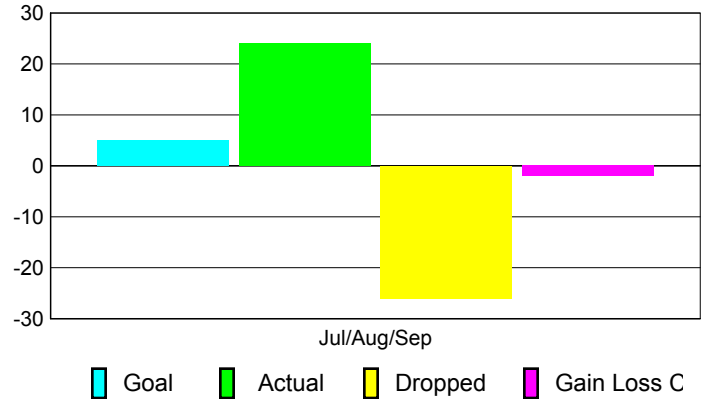

Membership Results 2010-2011

Goal, New, Dropped, Gain/Loss