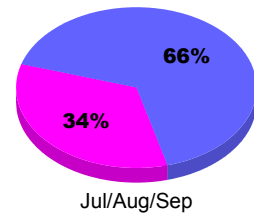

Membership Results
2010-2011

Membership
2009-2010

Month	Net Memb Goal	Actual New Memb	Actual Dropped Memb	Gain/Loss of Memb	Gain/Loss of Memb
Jul/Aug/Sep	0	3	-4	-1	-2
Totals	0	3	-4	-1	-2

Membership Results 2010-2011

Goal, New, Dropped, Gain/Loss

Comparison of Membership Gain/Loss

Current Year Compared to the Previous Year

Gender Comparison 2010-2011

■ Male ■ Female